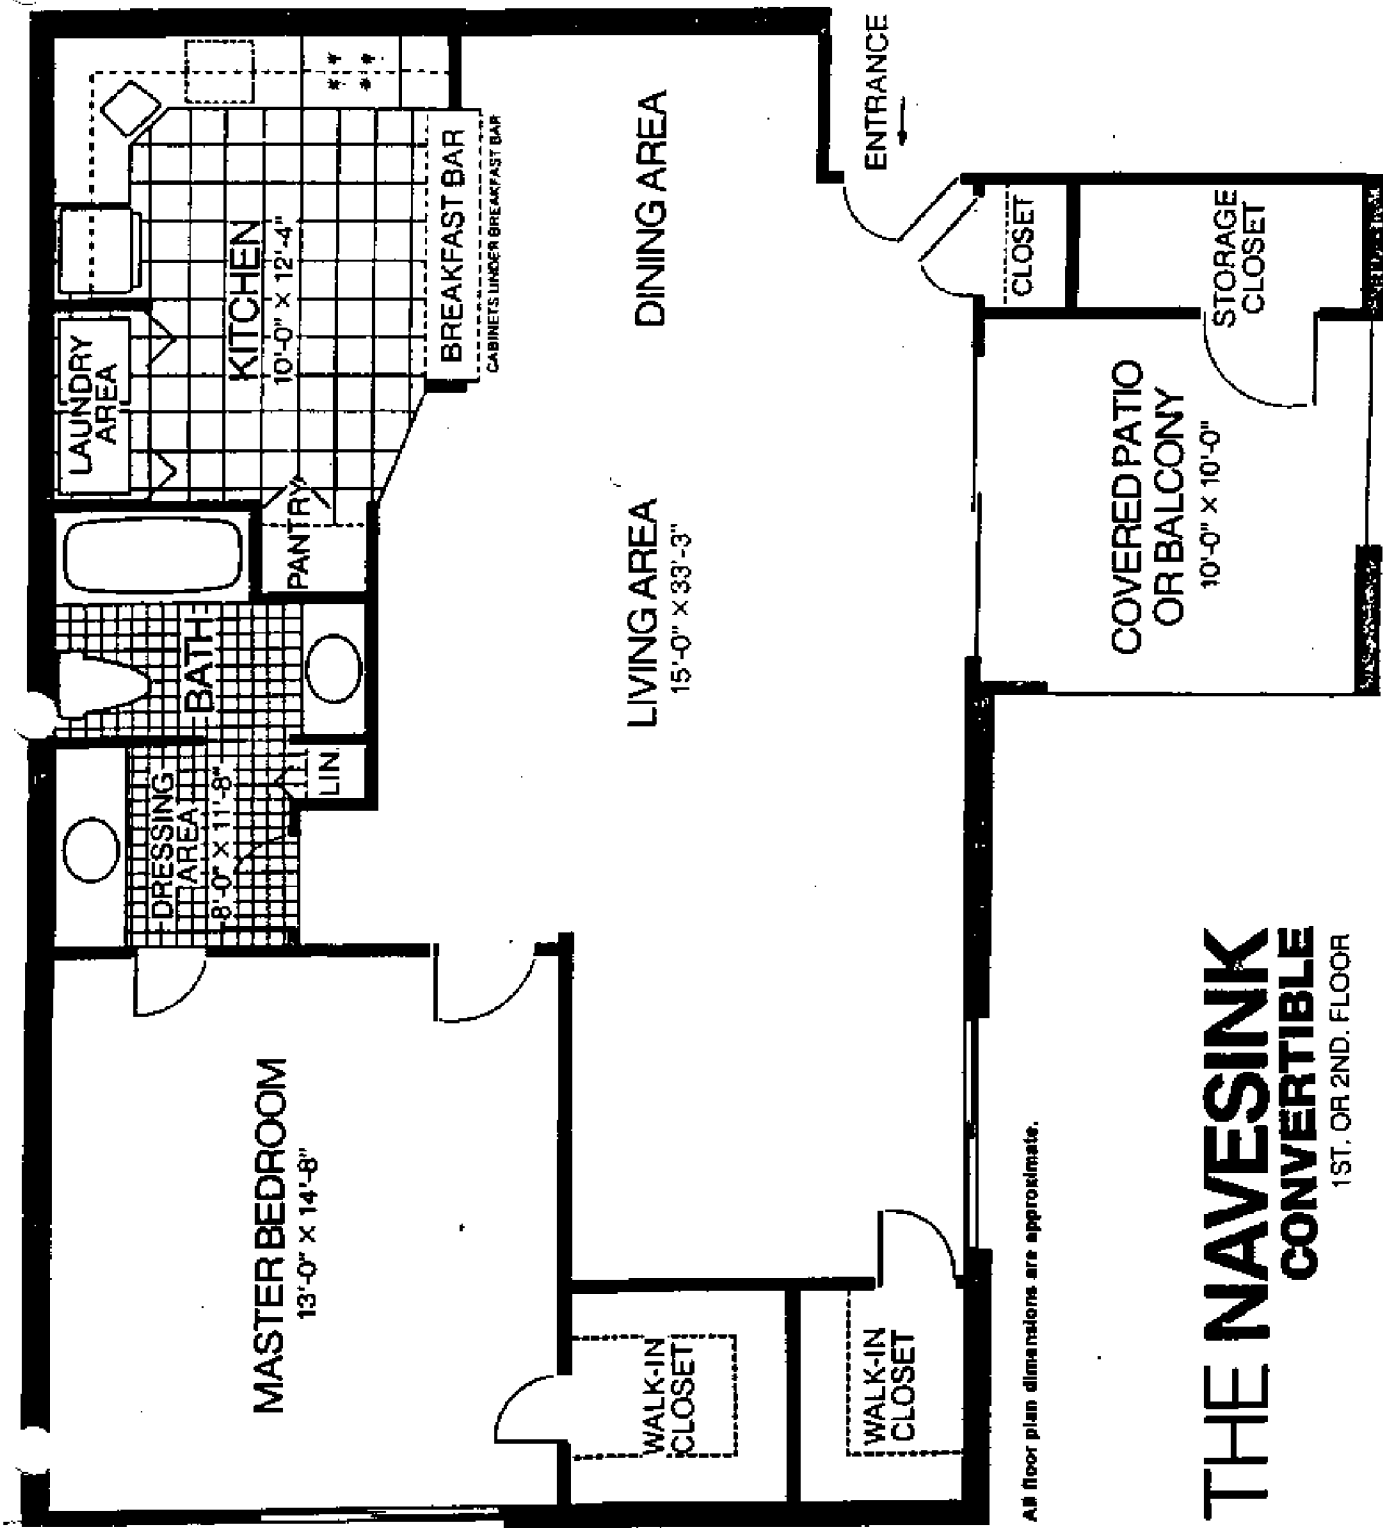

Model: Navesink-Convertible, 158 available, including Navesink. Layout: 909 square feet, Apartment-style, 1 bedroom. Description: L-shaped kitchen with breakfast bar, walk in closets, storage closet, patio or balcony

All floor plan dimensions are approximate.

THE NAVESINK CONVERTIBLE

1ST. OR 2ND. FLOOR