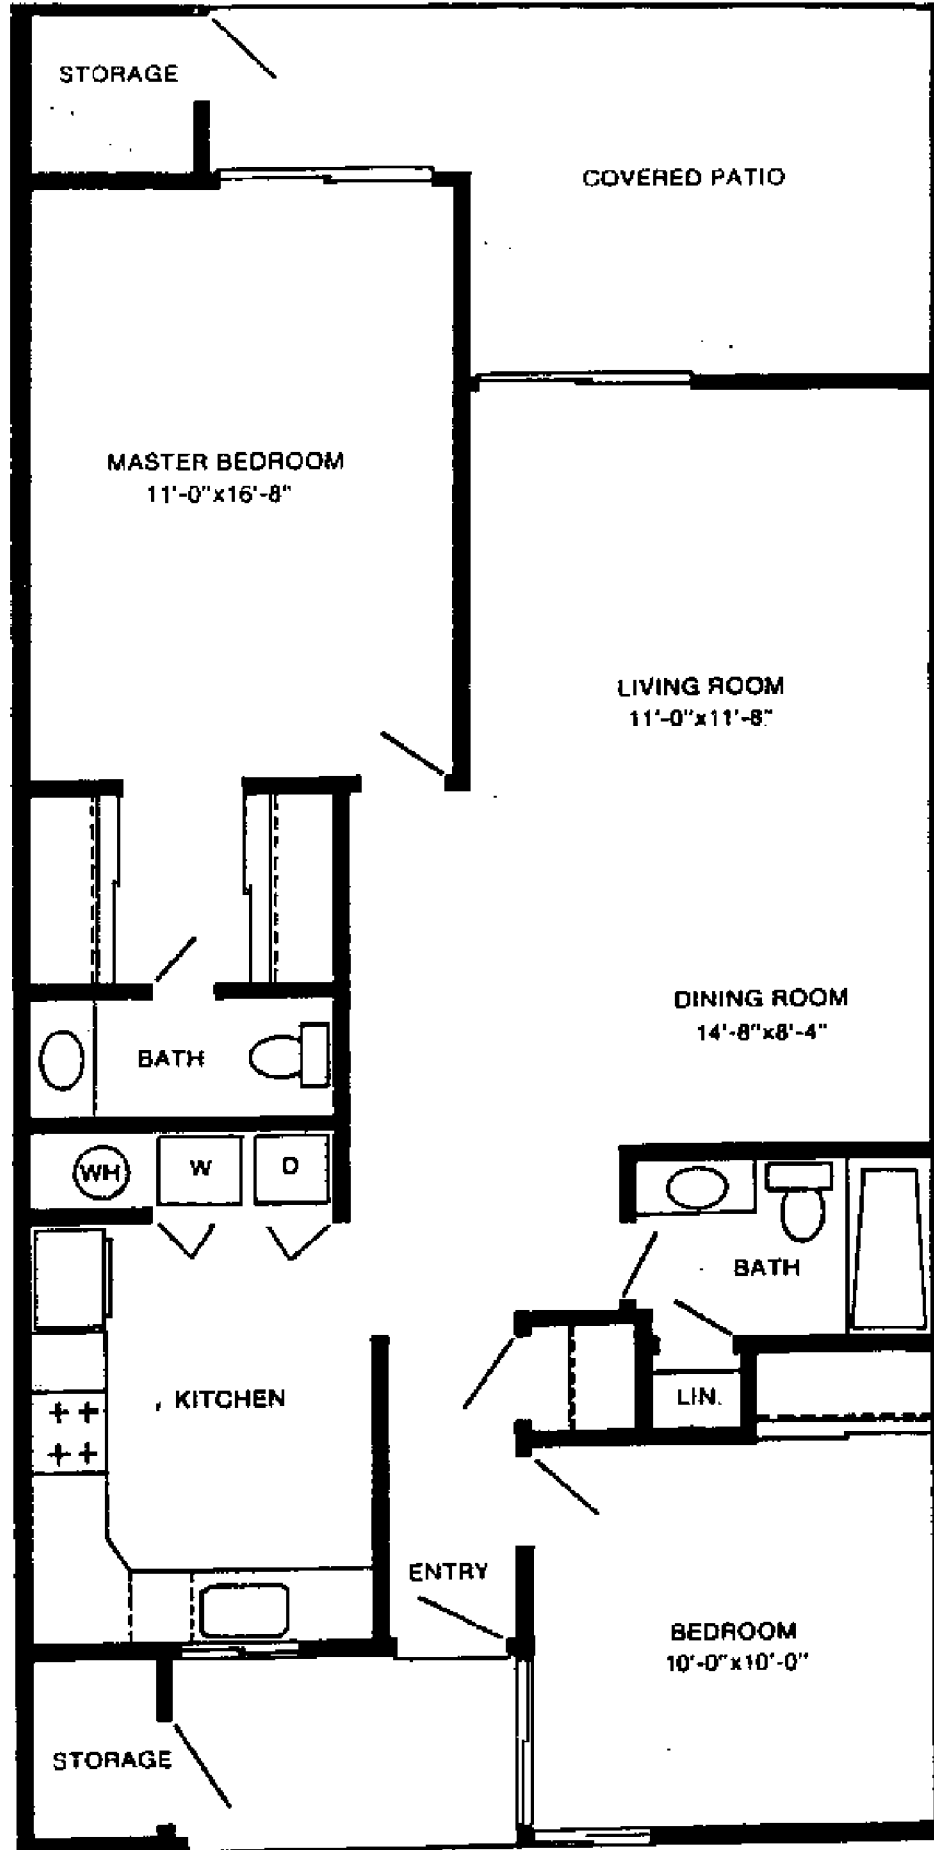

V 400

Model:
Villa-400,
1 available.
Layout: 950
square feet,
1-story,
2 bedrooms.
Description:
L-shaped
kitchen,
1-1/2 baths,
storage closet,
covered patio