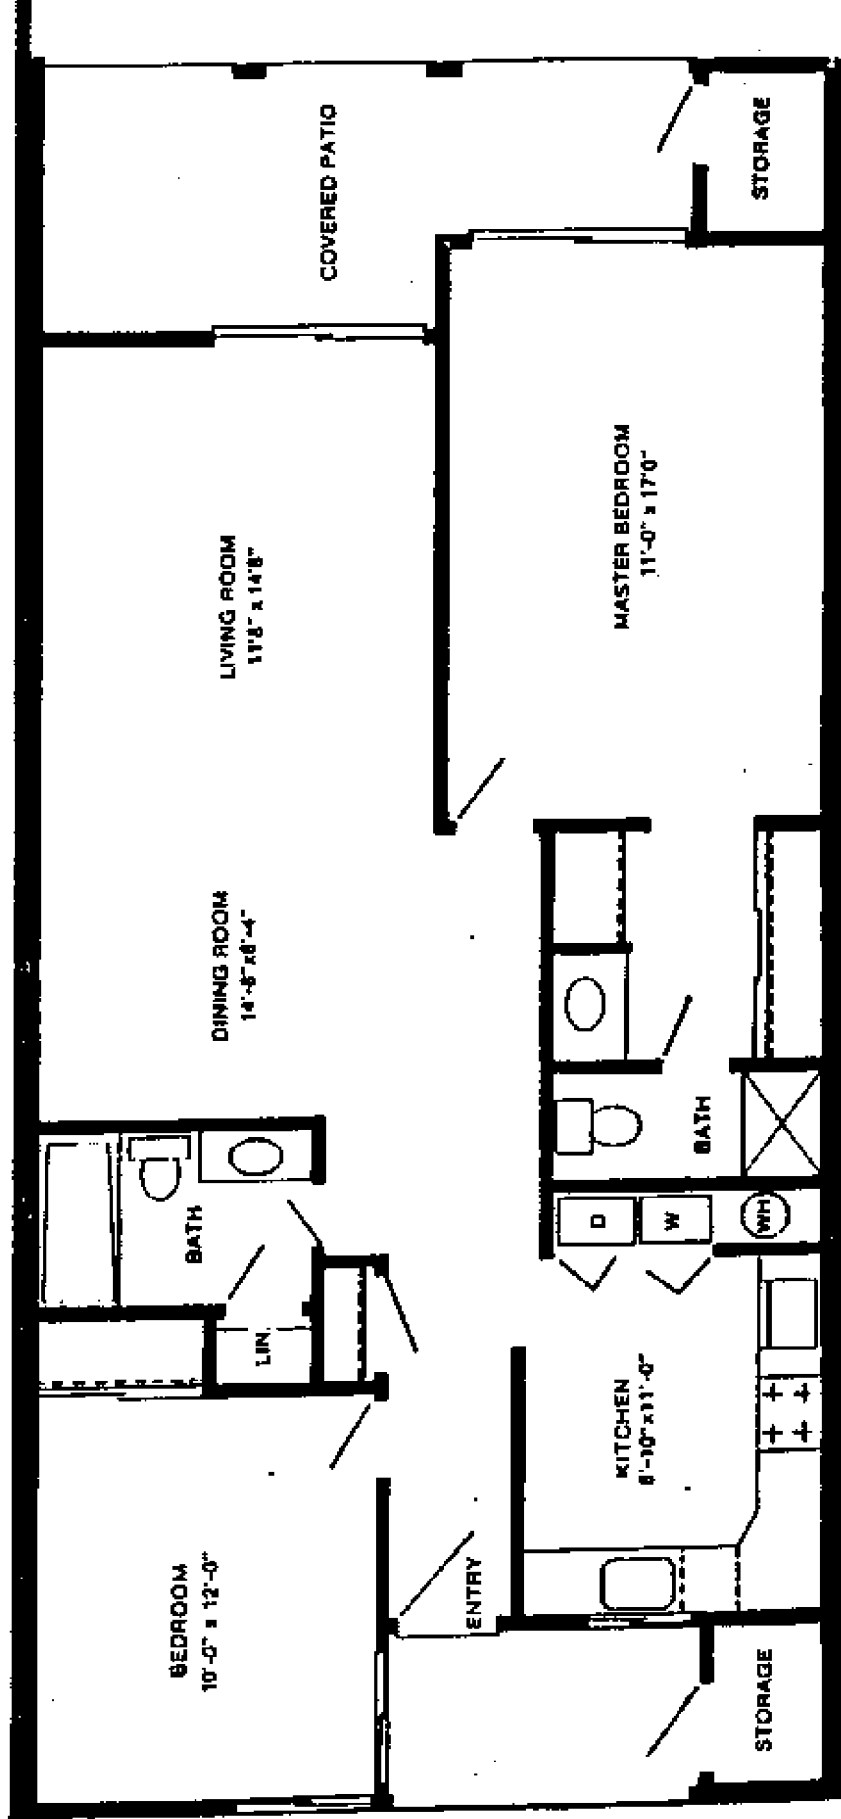

VILLA 600

2 Bedroom - 2 Bath
Ranch or Apartment
Style Home

Model: Villa-600, 31 available. Layout: 1025 square feet, 1-story, 2 bedrooms. Description: L-shaped kitchen, two full baths, entry foyer, storage closets, covered patio, some with detached garage

- OPTIONS:** Electric clothes washer ■ Electric clothes dryer ■ Dishwasher
■ Refrigerator ■ Mirrored closet doors ■ Bathtub enclosure ■ Food disposal unit
■ Porch enclosures (where possible)

All floor plan dimensions are approximate.