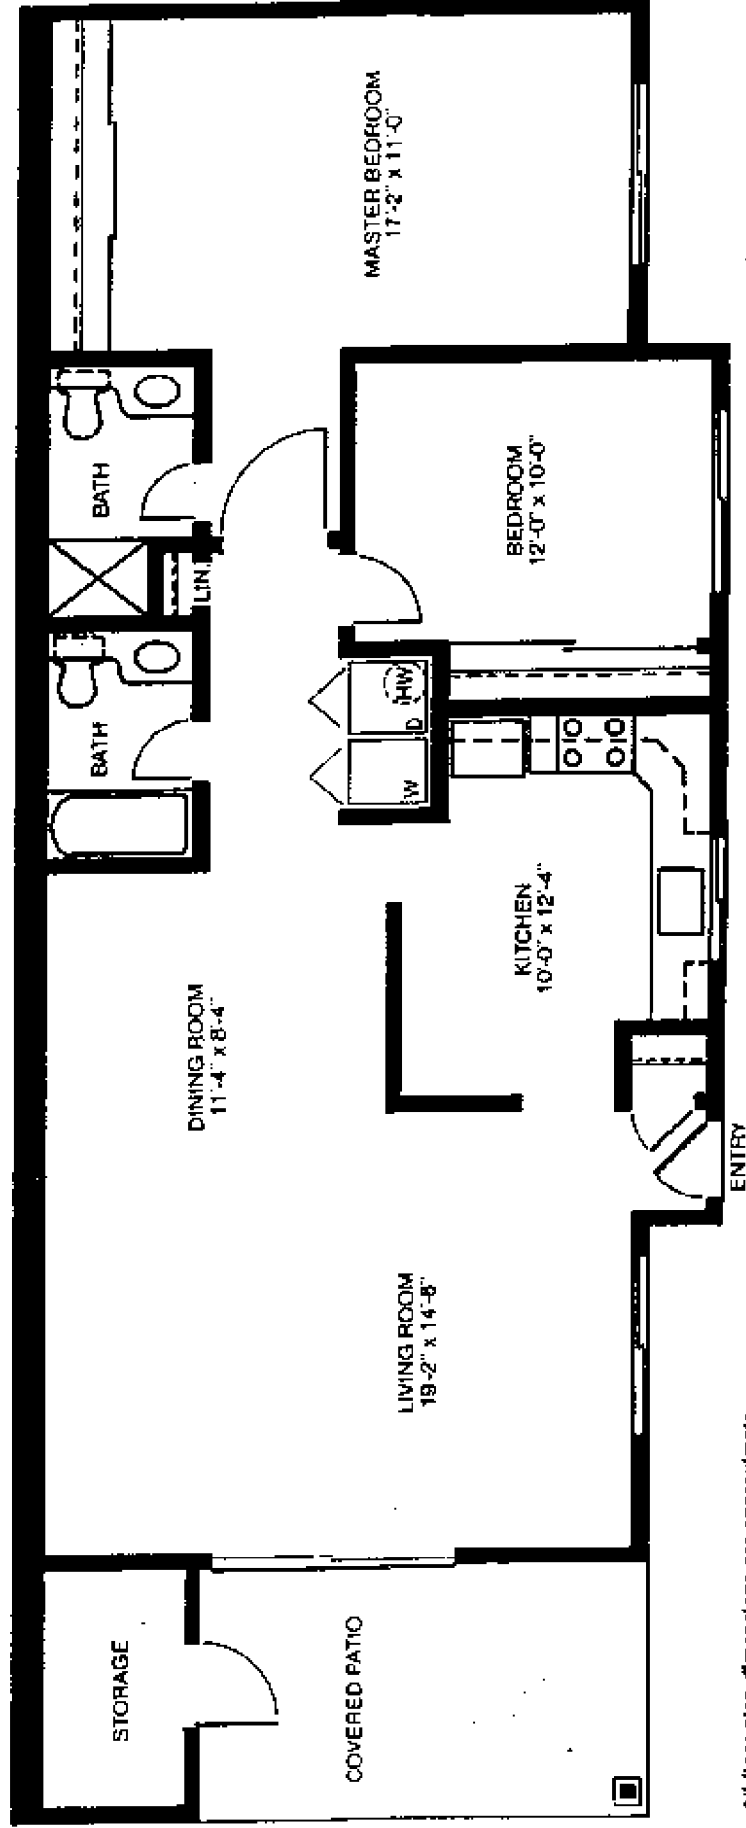

VILLA 800

2 Bedroom - 2 Bath
Ranch Style Home

Model: Villa-800, 38 available. Layout: 1119 square feet, 1-story, 2 bedrooms. Description: L-shaped eat-in kitchen, two full baths, linen closet, storage closet, covered patio, detached garage

- OPTIONS:** Electric clothes washer and dryer ■ Fireplace ■ Dishwasher
■ Refrigerator ■ Mirrored closet doors ■ Bathtub enclosure ■ Food disposal
■ Porch enclosure (where possible) ■ Garage

All floor plan dimensions are approximate.